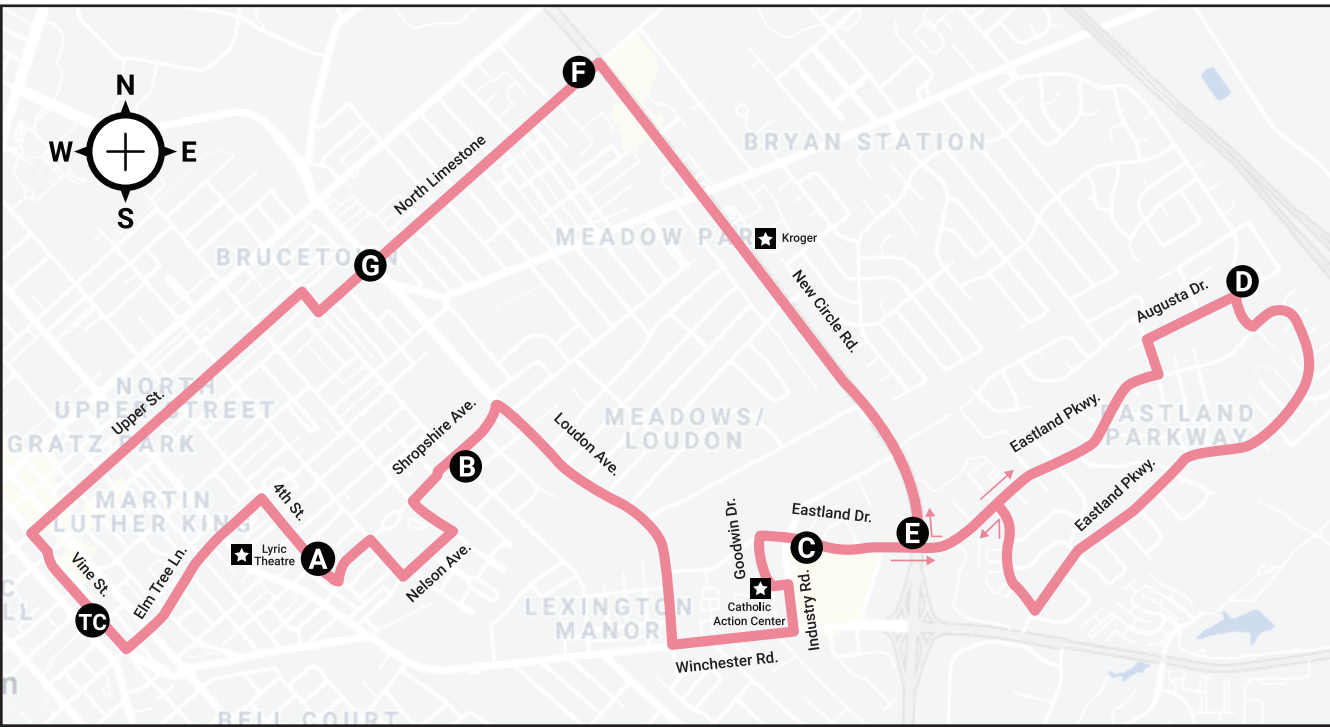

59

Monday - Saturday Night Schedule

OUTBOUND				
TC	A	B	C	D
Transit Center (Vine St.)	Race @ 4th	7th @ Shropshire	Eastland Shopping Center	Anniston @ Augusta
9:30P	9:36P	9:40P	9:47P	9:53P
10:30P	10:36P	10:40P	10:47P	10:53P
11:30P	11:36P	11:40P	11:47P	11:53P

LEGEND

Timepoints

TC Transit Center

A Race @ 4th

B 7th @ Shropshire

C Eastland Shopping Center

D Anniston @ Augusta

E Eastland Parkway @ New Circle

F Limestone @ New Circle

G Limestone @ Loudon

Points of Interest

H Hospital

L Library

S School

P Post Office

T Transfer Point

★ Point of Interest

Route 59 Serves the Loudon Bus Stop	
DAY	INBOUND
Monday - Saturday	12:30 AM
Customers may board the bus in route to the end of the line.	