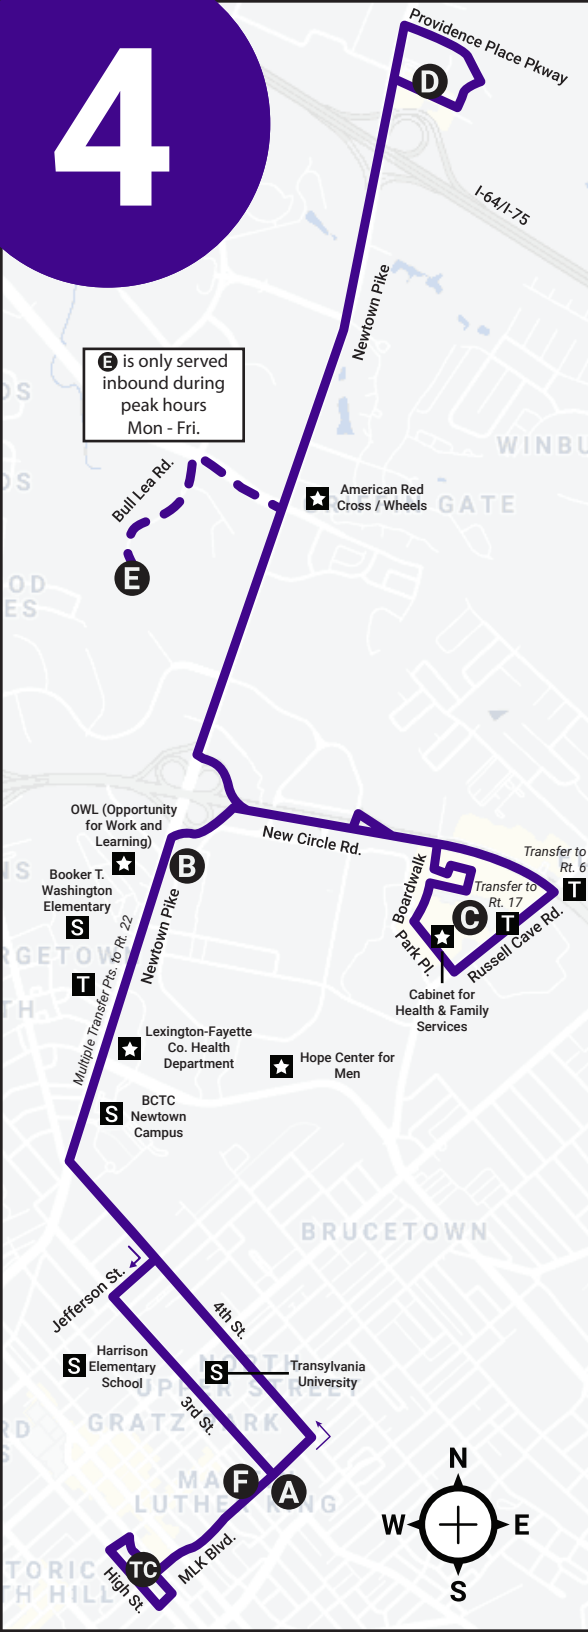

4

Saturday Schedule

OUTBOUND					INBOUND			
TC	A	B	C	D	D	B	F	TC
Transit Center (Vine St.)	MLK @ 3rd	Lexmark	Walmart North Park	Stanton Way	Stanton Way	Lexmark	MLK @ Constitution	Transit Center (Vine St.)
--	--	--	--	--	5:50A	5:55A	6:02A	6:10A
6:20A	6:23A	6:31A	6:36A	6:46A	7:05A	7:10A	7:17A	7:25A
7:35A	7:38A	7:46A	7:51A	8:01A	8:15A	8:20A	8:27A	8:35A
8:45A	8:48A	8:56A	9:01A	9:11A	9:23A	9:28A	9:37A	9:45A
9:55A	9:58A	10:06A	10:11A	10:21A	10:32A	10:38A	10:47A	10:55A
11:05A	11:08A	11:16A	11:21A	11:31A	11:40A	11:48A	11:57A	12:05P
12:15P	12:18P	12:26P	12:31P	12:41P	12:50P	12:58P	1:07P	1:15P
1:25P	1:28P	1:36P	1:41P	1:54P	2:00P	2:08P	2:17P	2:25P
2:35P	2:38P	2:46P	2:51P	3:04P	3:10P	3:18P	3:27P	3:35P
3:45P	3:48P	3:58P	4:03P	4:16P	4:20P	4:28P	4:37P	4:45P
4:55P	4:58P	5:08P	5:13P	5:26P	5:30P	5:38P	5:47P	5:55P
6:05P	6:08P	6:18P	6:23P	6:36P	6:44P	6:50P	6:57P	7:05P
7:15P	7:18P	7:28P	7:33P	7:43P	7:54P	8:00P	8:07P	8:15P
8:25P	8:28P	8:38P	8:43P	8:53P	8:59P	9:05P	9:12P	9:20P
9:30P	9:33P	9:41P	9:46P	9:56P	9:59P	10:05P	10:12P	10:20P
10:30P	10:33P	10:41P	10:46P	10:56P	10:59P	11:05P	11:12P	11:20P
11:30P	11:33P	11:41P	11:46P	11:56P	12:00A	12:06A	12:13A	12:20A

Sunday Schedule

OUTBOUND					INBOUND			
TC	A	B	C	D	D	B	F	TC
Transit Center (Vine St.)	MLK @ 3rd	Lexmark	Walmart North Park	Stanton Way	Stanton Way	Lexmark	MLK @ Constitution	Transit Center (Vine St.)
--	--	--	--	--	5:48A	5:54A	6:02A	6:10A
6:20A	6:23A	6:31A	6:34A	6:44A	7:13A	7:19A	7:27A	7:35A
7:45A	7:48A	7:56A	7:59A	8:09A	8:23A	8:29A	8:37A	8:45A
8:55A	8:58A	9:06A	9:09A	9:19A	9:33A	9:39A	9:47A	9:55A
10:05A	10:08A	10:16A	10:19A	10:29A	10:43A	10:49A	10:57A	11:05A
11:15A	11:18A	11:26A	11:29A	11:39A	11:53A	11:59A	12:07P	12:15P
12:25P	12:28P	12:36P	12:39P	12:49P	1:03P	1:09P	1:17P	1:25P
1:35P	1:38P	1:46P	1:49P	1:59P	2:13P	2:19P	2:27P	2:35P
2:45P	2:48P	2:56P	2:59P	3:09P	3:23P	3:29P	3:37P	3:45P
3:55P	3:58P	4:06P	4:09P	4:19P	4:33P	4:39P	4:47P	4:55P
5:05P	5:08P	5:15P	5:18P	5:28P	5:43P	5:49P	5:57P	6:05P
6:15P	6:18P	6:25P	6:28P	6:38P	6:53P	6:59P	7:07P	7:15P
7:25P	7:28P	7:35P	7:38P	7:48P	8:03P	8:09P	8:17P	8:25P
8:30P	8:33P	8:40P	8:43P	8:53P	8:53P	8:59P	9:07P	9:15P

LEGEND

TC Transit Center	H Hospital
A MLK @ 3rd	L Library
B Lexmark	S School
C Walmart North Park	P Post Office
D Stanton Way	T Transfer Point
E Eastern State Hospital	★ Point of Interest
F MLK @ Constitution	

Route 4 Serves the Loudoun Bus Stop

DAY	OUTBOUND	INBOUND
Monday - Friday	5:25 AM 5:53 AM	6:40 PM 12:25 AM
Saturday	5:40 AM	12:30 AM
Sunday	5:38 AM	9:25 PM

Customers may board the bus in route to the end of the line.