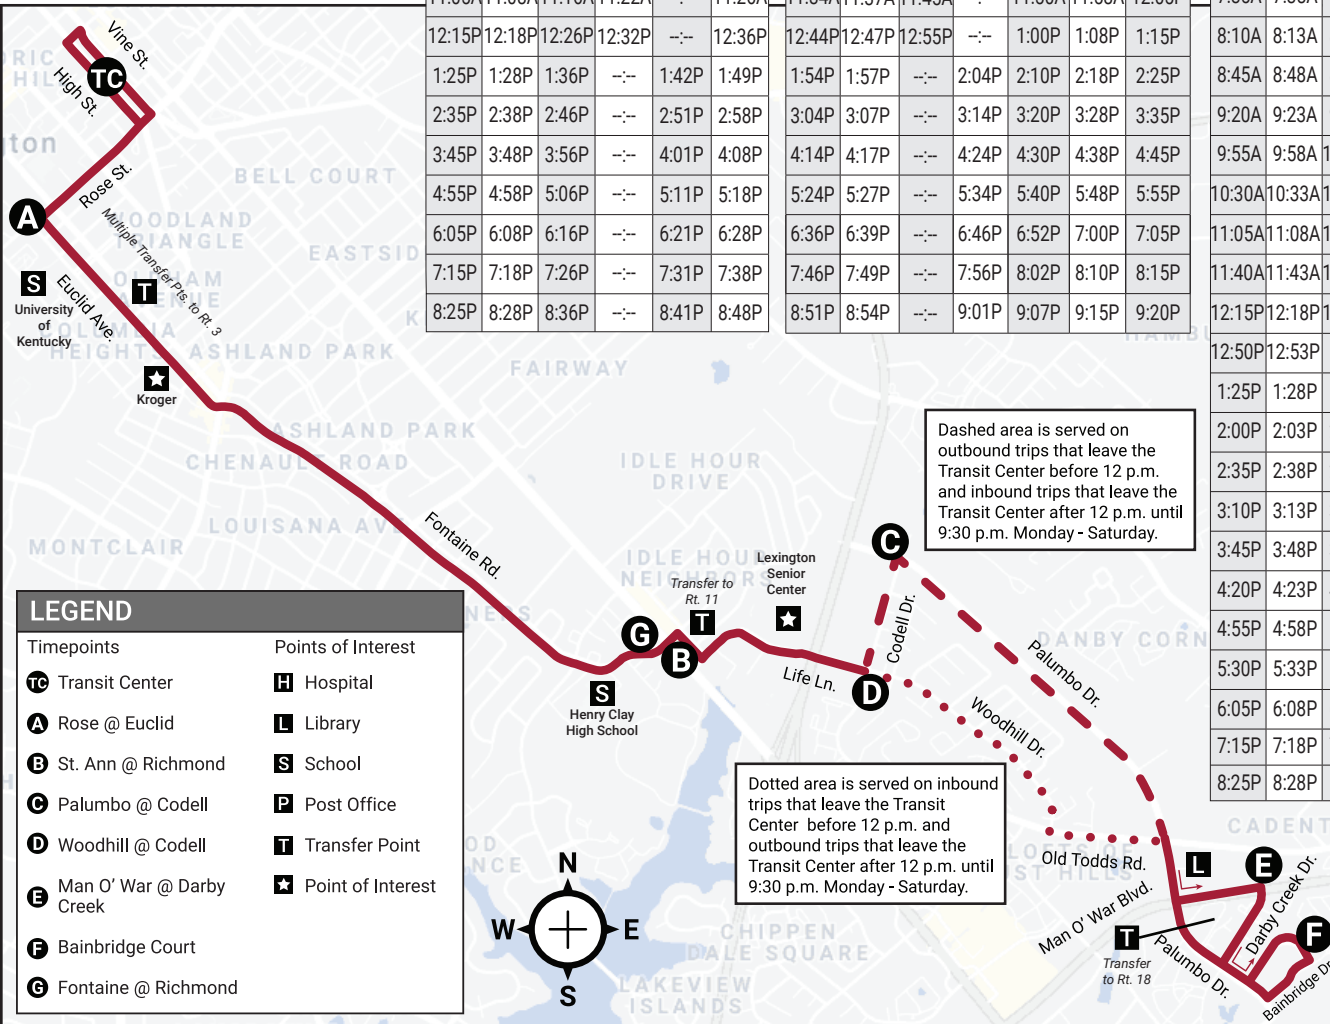

DAY	OUTBOUND	INBOUND
Monday - Friday	5:05 AM 5:37 AM	6:40 PM
Saturday	5:23 AM	--:--
Sunday	5:16 AM	9:30 PM

Customers may board the bus in route to the end of the line.

OUTBOUND					
TC	A	B	C	D	E
Transit Center (Vine St.)	Rose @ Euclid	St. Ann @ Richmond	Palumbo @ Codell	Woodhill @ Codell	Man O' War @ Darby Creek
--:--	--:--	--:--	5:38A	--:--	5:42A
6:20A	6:23A	6:30A	6:34A	--:--	6:38A
7:35A	7:38A	7:45A	7:49A	--:--	7:53A
8:45A	8:48A	8:55A	8:59A	--:--	9:03A
9:55A	9:58A	10:06A	10:12A	--:--	10:16A
11:05A	11:08A	11:16A	11:22A	--:--	11:26A
12:15P	12:18P	12:26P	12:32P	--:--	12:36P
1:25P	1:28P	1:36P	--:--	1:42P	1:49P
2:35P	2:38P	2:46P	--:--	2:51P	2:58P
3:45P	3:48P	3:56P	--:--	4:01P	4:08P
4:55P	4:58P	5:06P	--:--	5:11P	5:18P
6:05P	6:08P	6:16P	--:--	6:21P	6:28P
7:15P	7:18P	7:26P	--:--	7:31P	7:38P
8:25P	8:28P	8:36P	--:--	8:41P	8:48P

INBOUND						
E	F	D	C	G	A	TC
Man O' War @ Darby Creek	Bainbridge Court	Woodhill @ Codell	Palumbo @ Codell	Richmond @ Fontaine	Rose @ Euclid	Transit Center (Vine St.)
5:42A	5:45A	5:52A	--:--	5:57A	6:05A	6:10A
6:57A	7:00A	7:07A	--:--	7:12A	7:20A	7:25A
8:05A	8:08A	8:15A	--:--	8:20A	8:28A	8:35A
9:15A	9:18A	9:25A	--:--	9:30A	9:38A	9:45A
10:25A	10:28A	10:35A	--:--	10:40A	10:48A	10:55A
11:34A	11:37A	11:45A	--:--	11:50A	11:58A	12:05P
12:44P	12:47P	12:55P	--:--	1:00P	1:08P	1:15P
1:54P	1:57P	--:--	2:04P	2:10P	2:18P	2:25P
3:04P	3:07P	--:--	3:14P	3:20P	3:28P	3:35P
4:14P	4:17P	--:--	4:24P	4:30P	4:38P	4:45P
5:24P	5:27P	--:--	5:34P	5:40P	5:48P	5:55P
6:36P	6:39P	--:--	6:46P	6:52P	7:00P	7:05P
7:46P	7:49P	--:--	7:56P	8:02P	8:10P	8:15P
8:51P	8:54P	--:--	9:01P	9:07P	9:15P	9:20P

Dashed area is served on outbound trips that leave the Transit Center before 12 p.m. and inbound trips that leave the Transit Center after 12 p.m. until 9:30 p.m. Monday - Saturday.

Dotted area is served on inbound trips that leave the Transit Center before 12 p.m. and outbound trips that leave the Transit Center after 12 p.m. until 9:30 p.m. Monday - Saturday.