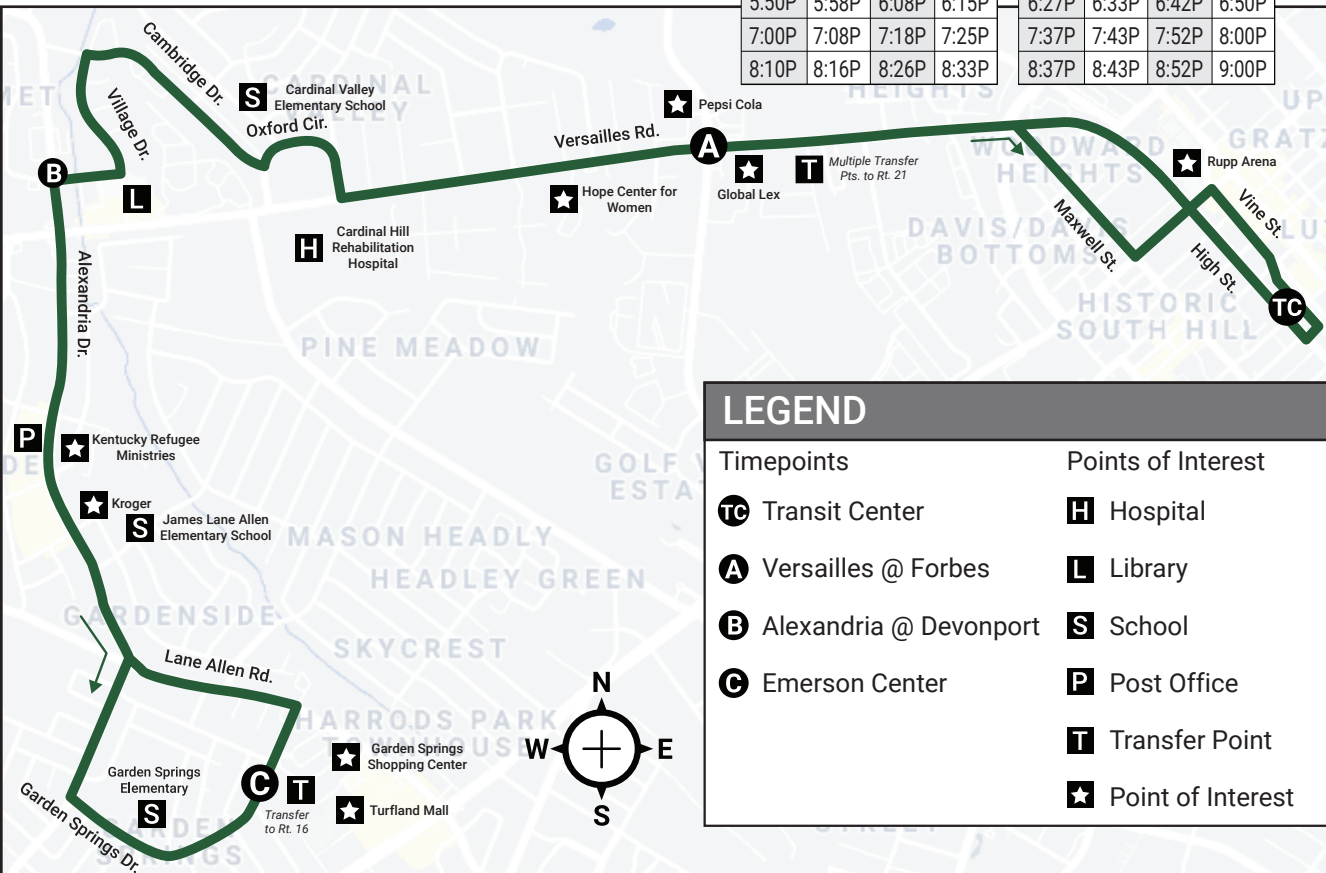

OUTBOUND				INBOUND			
TC	A	B	C	C	B	A	TC
Transit Center (Vine St.)	Versailles @ Forbes	Alexandria @ Devonport	Emerson Center	Emerson Center	Alexandria @ Devonport	Versailles @ Forbes	Transit Center (Vine St.)
--:--	--:--	--:--	--:--	5:46A	5:54A	6:03A	6:10A
6:20A	6:25A	6:33A	6:41A	6:56A	7:04A	7:13A	7:20A
7:30A	7:35A	7:43A	7:51A	8:05A	8:13A	8:23A	8:30A
8:40A	8:47A	8:55A	9:03A	9:15A	9:23A	9:33A	9:40A
9:50A	9:57A	10:07A	10:15A	10:25A	10:33A	10:43A	10:50A
11:00A	11:07A	11:17A	11:25A	11:34A	11:42A	11:53A	12:00P
12:10P	12:17P	12:27P	12:35P	12:44P	12:52P	1:03P	1:10P
1:20P	1:27P	1:37P	1:45P	1:54P	2:02P	2:13P	2:20P
2:30P	2:37P	2:47P	2:55P	3:04P	3:12P	3:23P	3:30P
3:40P	3:47P	3:57P	4:05P	4:14P	4:22P	4:33P	4:40P
4:50P	4:57P	5:07P	5:15P	5:24P	5:32P	5:43P	5:50P
6:00P	6:07P	6:17P	6:24P	6:34P	6:42P	6:53P	7:00P
7:10P	7:17P	7:27P	7:34P	7:45P	7:53P	8:03P	8:10P
8:30P	8:35P	8:43P	8:50P	8:50P	8:58P	9:08P	9:15P

Route 8 Serves the Loudoun Bus Stop		
DAY	OUTBOUND	INBOUND
Monday - Friday	5:29 AM 5:59 AM	6:25 PM
Saturday	5:29 AM	--:--
Sunday	5:31 AM	9:25 PM

Customers may board the bus in route to the end of the line.