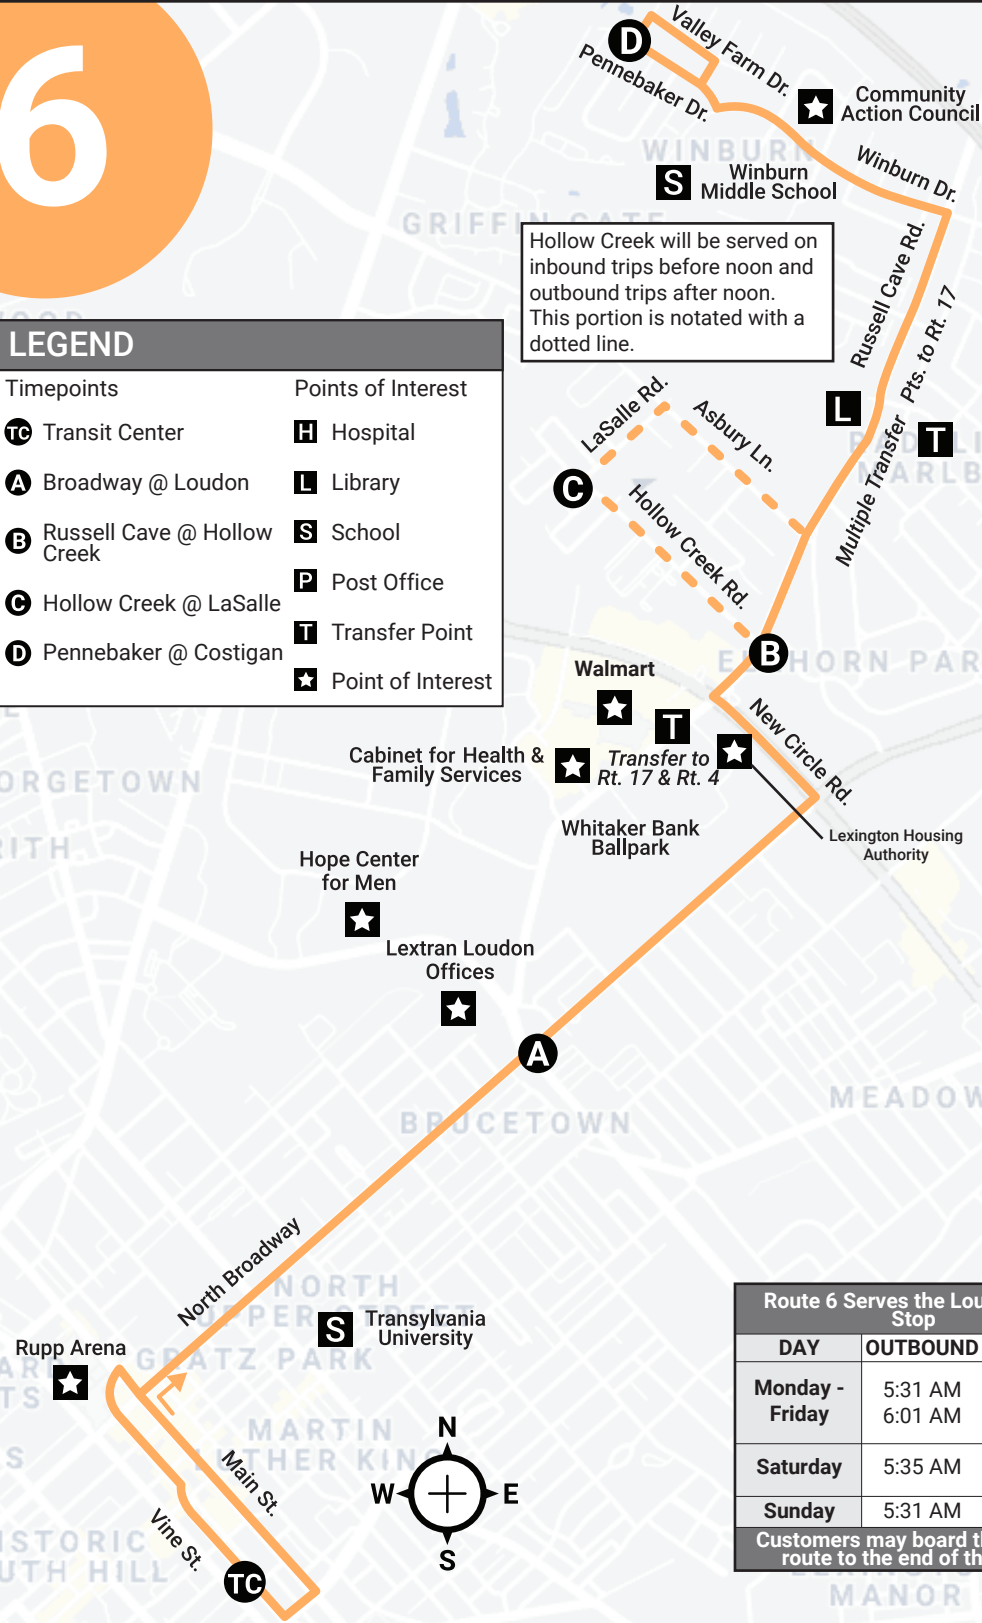

6

LEGEND

Timepoints	Points of Interest
TC Transit Center	H Hospital
A Broadway @ Loudon	L Library
B Russell Cave @ Hollow Creek	S School
C Hollow Creek @ LaSalle	P Post Office
D Pennebaker @ Costigan	T Transfer Point
	★ Point of Interest

Hollow Creek will be served on inbound trips before noon and outbound trips after noon. This portion is notated with a dotted line.

Route 6 Serves the Loudon Bus Stop		
DAY	OUTBOUND	INBOUND
Monday - Friday	5:31 AM 6:01 AM	6:25 PM 12:30 AM
Saturday	5:35 AM	12:25 AM
Sunday	5:31 AM	9:25 PM

Customers may board the bus in route to the end of the line.

Sunday Schedule

OUTBOUND					INBOUND				
TC	A	B	C	D	D	C	B	A	TC
Transit Center (Vine St.)	Broadway @ Loudon	Russell Cave @ Hollow Creek	Hollow Creek @ LaSalle	Pennebaker @ Costigan	Pennebaker @ Costigan	Hollow Creek @ LaSalle	Russell Cave @ Hollow Creek	Broadway @ Loudon	Transit Center (Vine St.)
--:--	--:--	--:--	--:--	--:--	5:44A	5:52A	--:--	6:00A	6:10A
6:20A	6:27A	6:32A	--:--	6:40A	6:54A	7:02A	--:--	7:10A	7:20A
7:30A	7:37A	7:42A	--:--	7:50A	8:04A	8:12A	--:--	8:20A	8:30A
8:40A	8:47A	8:52A	--:--	9:00A	9:14A	9:22A	--:--	9:30A	9:40A
9:50A	9:57A	10:02A	--:--	10:10A	10:24A	10:32A	--:--	10:40A	10:50A
11:00A	11:07A	11:12A	--:--	11:20A	11:34A	11:42A	--:--	11:50A	12:00P
12:10P	12:17P	--:--	12:24P	12:32P	12:46P	--:--	12:52P	1:00P	1:10P
1:20P	1:27P	--:--	1:34P	1:42P	1:56P	--:--	2:02P	2:10P	2:20P
2:30P	2:37P	--:--	2:44P	2:52P	3:06P	--:--	3:12P	3:20P	3:30P
3:40P	3:47P	--:--	3:54P	4:02P	4:16P	--:--	4:22P	4:30P	4:40P
4:50P	4:57P	--:--	5:04P	5:12P	5:26P	--:--	5:32P	5:40P	5:50P
6:00P	6:07P	--:--	6:14P	6:22P	6:36P	--:--	6:42P	6:50P	7:00P
7:10P	7:17P	--:--	7:23P	7:31P	7:46P	--:--	7:52P	8:00P	8:10P
8:30P	8:37P	--:--	8:43P	8:51P	8:51P	--:--	8:57P	9:05P	9:15P

Saturday Schedule

OUTBOUND					INBOUND				
TC	A	B	C	D	D	C	B	A	TC
Transit Center (Vine St.)	Broadway @ Loudon	Russell Cave @ Hollow Creek	Hollow Creek @ LaSalle	Pennebaker @ Costigan	Pennebaker @ Costigan	Hollow Creek @ LaSalle	Russell Cave @ Hollow Creek	Broadway @ Loudon	Transit Center (Vine St.)
--:--	--:--	--:--	--:--	--:--	5:48A	5:55A	--:--	6:02A	6:10A
6:20A	6:29A	6:35A	--:--	6:43A	6:48A	6:55A	--:--	7:02A	7:10A
7:20A	7:29A	7:35A	--:--	7:43A	7:58A	8:05A	--:--	8:12A	8:20A
8:30A	8:39A	8:45A	--:--	8:53A	9:08A	9:15A	--:--	9:22A	9:30A
9:40A	9:49A	9:55A	--:--	10:03A	10:15A	10:24A	--:--	10:32A	10:40A
10:50A	11:00A	11:06A	--:--	11:14A	11:25A	11:34A	--:--	11:42A	11:50A
12:00P	12:10P	--:--	12:17P	12:26P	12:36P	--:--	12:42P	12:50P	1:00P
1:10P	1:20P	--:--	1:27P	1:36P	1:46P	--:--	1:52P	2:00P	2:10P
2:20P	2:30P	--:--	2:37P	2:46P	2:56P	--:--	3:02P	3:10P	3:20P
3:30P	3:40P	--:--	3:47P	3:56P	4:06P	--:--	4:12P	4:20P	4:30P
4:40P	4:50P	--:--	4:57P	5:06P	5:16P	--:--	5:22P	5:30P	5:40P
5:50P	6:00P	--:--	6:07P	6:16P	6:26P	--:--	6:32P	6:40P	6:50P
7:00P	7:10P	--:--	7:17P	7:26P	7:36P	--:--	7:42P	7:50P	8:00P
8:10P	8:20P	--:--	8:27P	8:36P	8:46P	--:--	8:52P	9:00P	9:10P
9:30P	9:39P	--:--	9:45P	9:53P	9:56P	--:--	10:02P	10:10P	10:20P
10:30P	10:39P	--:--	10:45P	10:53P	10:56P	--:--	11:02P	11:10P	11:20P
11:30P	11:39P	--:--	11:45P	11:53P	11:53P	--:--	11:59P	12:07A	12:15A