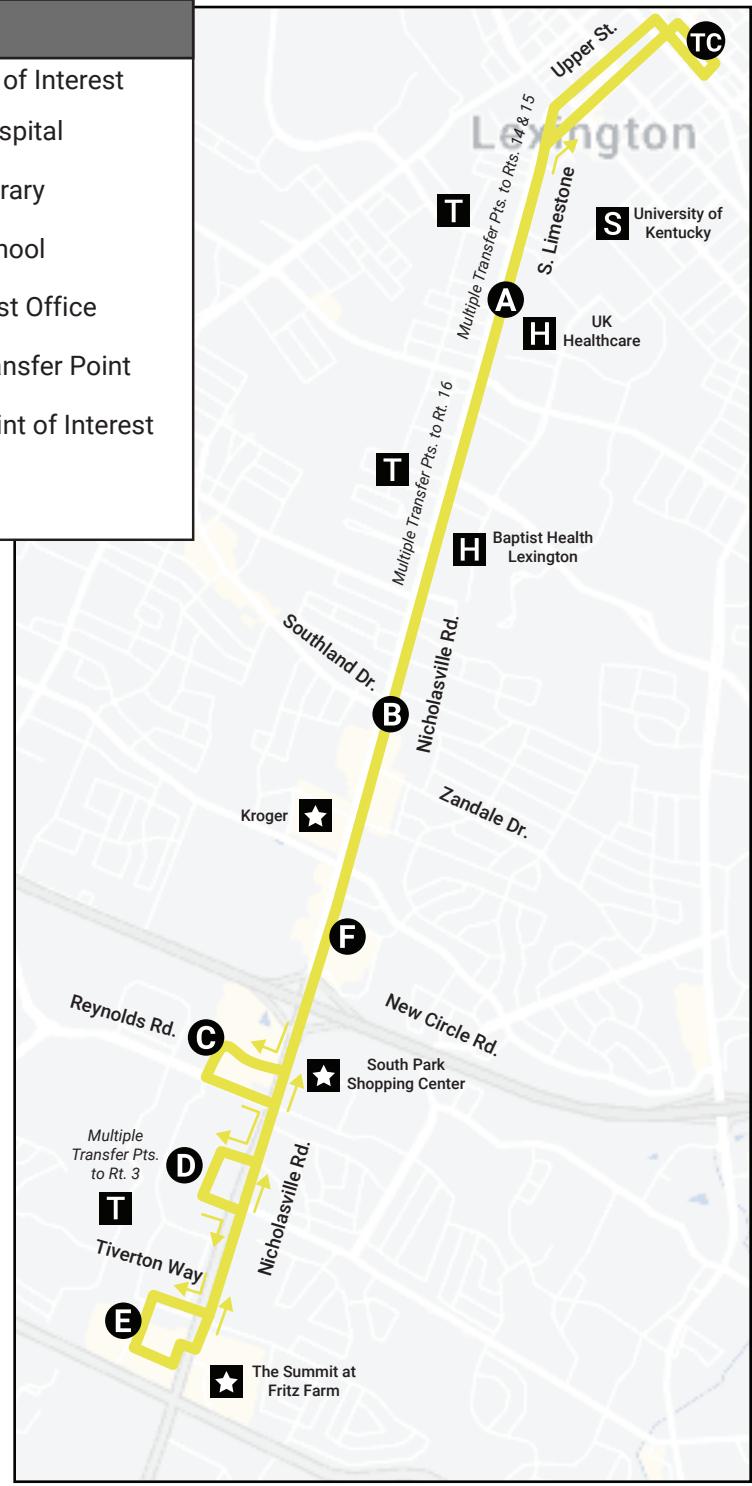

LEGEND

TC Transit Center	H Hospital
A Kentucky Clinic	L Library
B Nicholasville @ Southland	S School
C Target @ Reynolds	P Post Office
D Fayette Mall	T Transfer Point
E Walmart @ Nichols Park	★ Point of Interest
F Nicholasville @ Larkin	

Saturday Schedule

OUTBOUND						INBOUND				
TC	A	B	C	D	E	D	F	B	A	TC
Transit Center (Vine St.)	Kentucky Clinic	Nicholasville @ Southland	Target @ Reynolds	Fayette Mall	Walmart @ Nichols Park	Walmart @ Nichols Park	Nicholasville @ Larkin	Nicholasville @ Southland	Kentucky Clinic	Transit Center (Vine St.)
--	--	--	--	--	--	5:47A	5:53A	5:56A	6:03A	6:10A
6:20A	6:26A	6:31A	6:36A	6:40A	6:42A	6:47A	6:53A	6:56A	7:03A	7:10A
7:20A	7:26A	7:31A	7:36A	7:40A	7:42A	7:57A	8:03A	8:06A	8:13A	8:20A
8:30A	8:36A	8:41A	8:46A	8:50A	8:52A	9:07A	9:13A	9:16A	9:23A	9:30A
9:40A	9:47A	9:52A	9:57A	10:01A	10:08A	10:12A	10:23A	10:26A	10:33A	10:40A
10:50A	10:57A	11:03A	11:08A	11:12A	11:19A	11:19A	11:33A	11:36A	11:43A	11:50A
--	--	--	--	--	--	12:18P	12:43P	12:46P	12:53P	1:00P
12:00P	12:08P	12:14P	12:22P	12:27P	12:34P	12:35P	1:00P	1:03P	1:10P	1:20P
1:10P	1:18P	1:24P	1:32P	1:37P	1:44P	1:54P	2:10P	2:13P	2:20P	2:30P
2:20P	2:28P	2:34P	2:42P	2:47P	2:54P	3:04P	3:20P	3:23P	3:30P	3:40P
3:30P	3:38P	3:44P	3:52P	3:57P	4:04P	4:18P	4:30P	4:33P	4:40P	4:55P
4:40P	4:47P	4:53P	5:01P	5:05P	5:12P	5:23P	5:35P	5:38P	5:45P	6:00P
5:50P	5:57P	6:03P	6:08P	6:12P	6:19P	6:21P	6:33P	6:36P	6:43P	6:50P
7:00P	7:07P	7:12P	7:17P	7:21P	7:27P	7:31P	7:43P	7:46P	7:53P	8:00P
8:10P	8:17P	8:22P	8:27P	8:31P	8:37P	8:41P	8:53P	8:56P	9:03P	9:10P
9:30P	9:37P	9:42P	9:47P	9:51P	9:53P	9:54P	10:00P	10:03P	10:10P	10:20P
10:30P	10:37P	10:42P	10:47P	10:51P	10:53P	10:54P	11:00P	11:03P	11:10P	11:20P
11:30P	11:37P	11:42P	11:47P	11:51P	11:53P	11:54P	12:00A	12:03A	12:10A	12:20A

Route 5 Serves the Loudon Bus Stop

DAY	OUTBOUND	INBOUND
Monday - Friday	5:13 AM	6:20 PM
	5:28 AM	6:40 PM
	5:43 AM	7:20 PM
	5:58 AM	9:35 PM
Saturday	10:59 AM	12:25 PM
	5:27 AM	12:30 AM
Saturday	11:58 AM	
Saturday	5:25 AM	9:30 PM