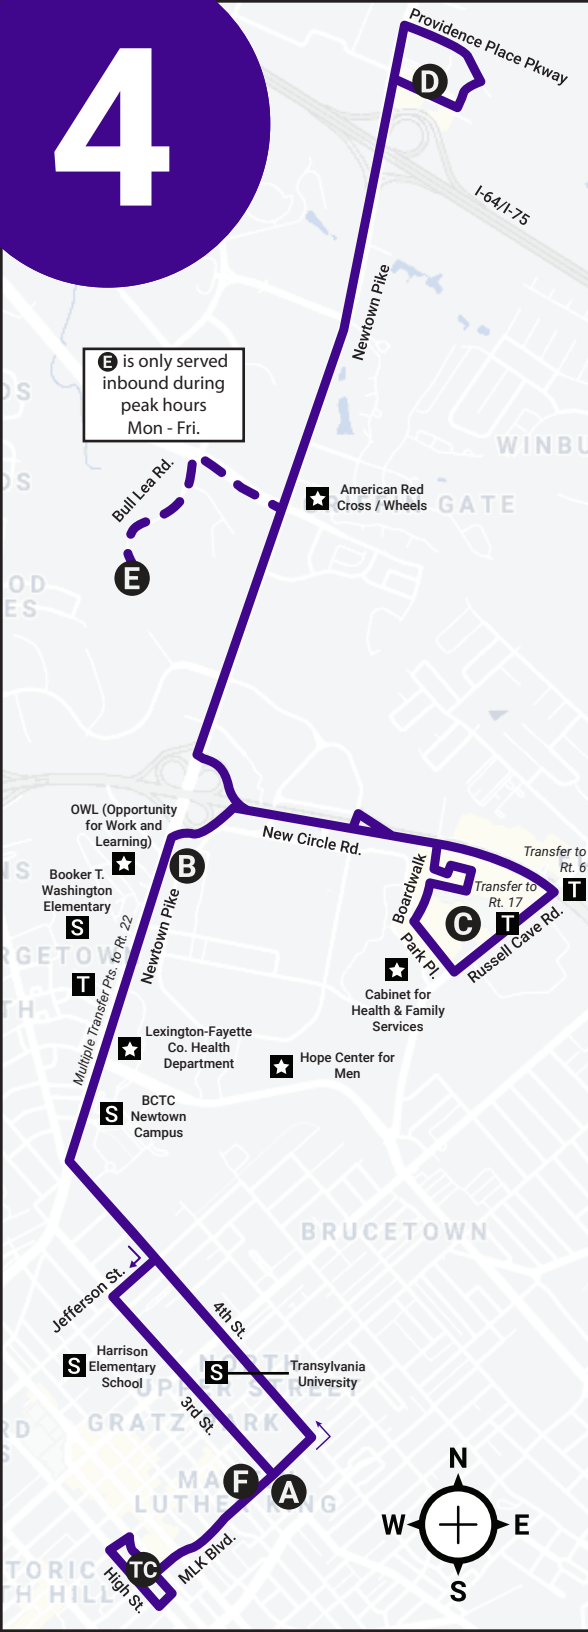

4

E is only served inbound during peak hours Mon - Fri.

Saturday Schedule

OUTBOUND				
TC	A	B	C	D
Transit Center (Vine St.)	MLK @ 3rd	Lexmark	Walmart North Park	Stanton Way
--	--	--	--	--
6:20A	6:23A	6:31A	6:36A	6:46A
7:35A	7:38A	7:46A	7:51A	8:01A
8:45A	8:48A	8:56A	9:01A	9:11A
9:55A	9:58A	10:06A	10:11A	10:21A
11:05A	11:08A	11:16A	11:21A	11:31A
12:15P	12:18P	12:26P	12:31P	12:41P
1:25P	1:28P	1:36P	1:41P	1:54P
2:35P	2:38P	2:46P	2:51P	3:04P
3:45P	3:48P	3:58P	4:03P	4:16P
4:55P	4:58P	5:08P	5:13P	5:26P
6:05P	6:08P	6:18P	6:23P	6:36P
7:15P	7:18P	7:28P	7:33P	7:43P
8:25P	8:28P	8:38P	8:43P	8:53P
9:30P	9:33P	9:41P	9:46P	9:56P
10:30P	10:33P	10:41P	10:46P	10:56P
11:30P	11:33P	11:41P	11:46P	11:56P

Sunday Schedule

OUTBOUND				
TC	A	B	C	D
Transit Center (Vine St.)	MLK @ 3rd	Lexmark	Walmart North Park	Stanton Way
--	--	--	--	--
6:20A	6:23A	6:31A	6:34A	6:44A
7:45A	7:48A	7:56A	7:59A	8:09A
8:55A	8:58A	9:06A	9:09A	9:19A
10:05A	10:08A	10:16A	10:19A	10:29A
11:15A	11:18A	11:26A	11:29A	11:39A
12:25P	12:28P	12:36P	12:39P	12:49P
1:35P	1:38P	1:46P	1:49P	1:59P
2:45P	2:48P	2:56P	2:59P	3:09P
3:55P	3:58P	4:06P	4:09P	4:19P
5:05P	5:08P	5:15P	5:18P	5:28P
6:15P	6:18P	6:25P	6:28P	6:38P
7:25P	7:28P	7:35P	7:38P	7:48P
8:30P	8:33P	8:40P	8:43P	8:53P

LEGEND

Timepoints

- TC** Transit Center
- A** MLK @ 3rd
- B** Lexmark
- C** Walmart North Park
- D** Stanton Way
- E** Eastern State Hospital
- F** MLK @ Constitution

Points of Interest

- H** Hospital
- L** Library
- S** School
- P** Post Office
- T** Transfer Point
- ★** Point of Interest