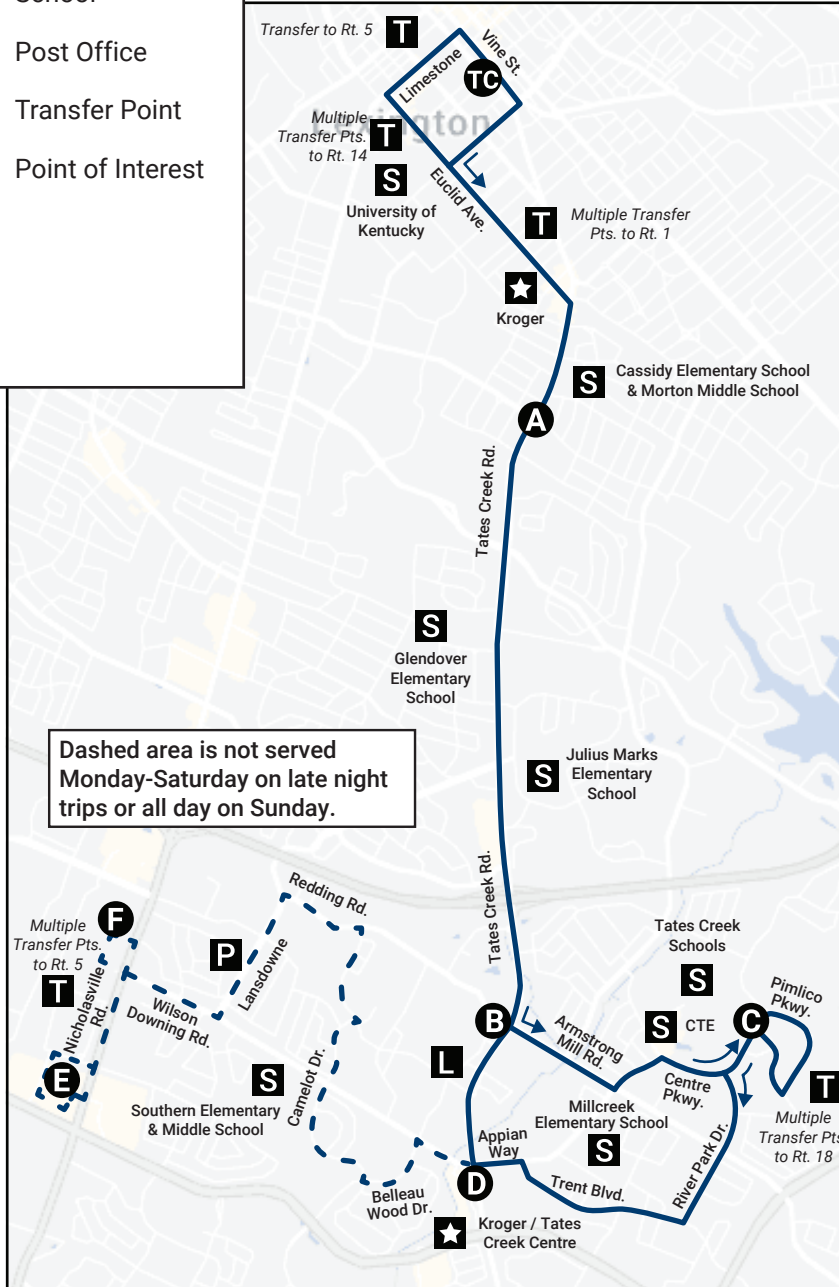

Tates Creek Road

3

3

LEGEND

- | | |
|---------------------------------------|----------------------------|
| TC Transit Center | H Hospital |
| A Bates Creek @ Cooper | L Library |
| B Bates Creek @ Armstrong Mill | S School |
| C Centre Parkway @ Bold Bidder | P Post Office |
| D Bates Creek @ Appian Way | T Transfer Point |
| E Walmart @ Nichols Park | ★ Point of Interest |
| F Fayette Mall | |

All Sunday trips operate regular route to Appian Way at Tates Creek Road, then turn right on Tates Creek Road back to the Transit Center. There is no service via Rt. 3 to Nichols Park Walmart or Fayette Mall on Sunday.

Route 3 Serves the Loudon Bus Stop		
DAY	OUTBOUND	INBOUND
Monday - Friday	5:00 AM	2:19 PM
	6:00 AM	6:32 PM
	6:25 AM	7:00 PM
	6:35 AM	10:30 PM
Saturday - Sunday	1:50 PM	12:30 AM
	4:56 AM	8:05 PM
	5:56 AM	12:30 AM
Customers may board the bus in route to the end of the line.		