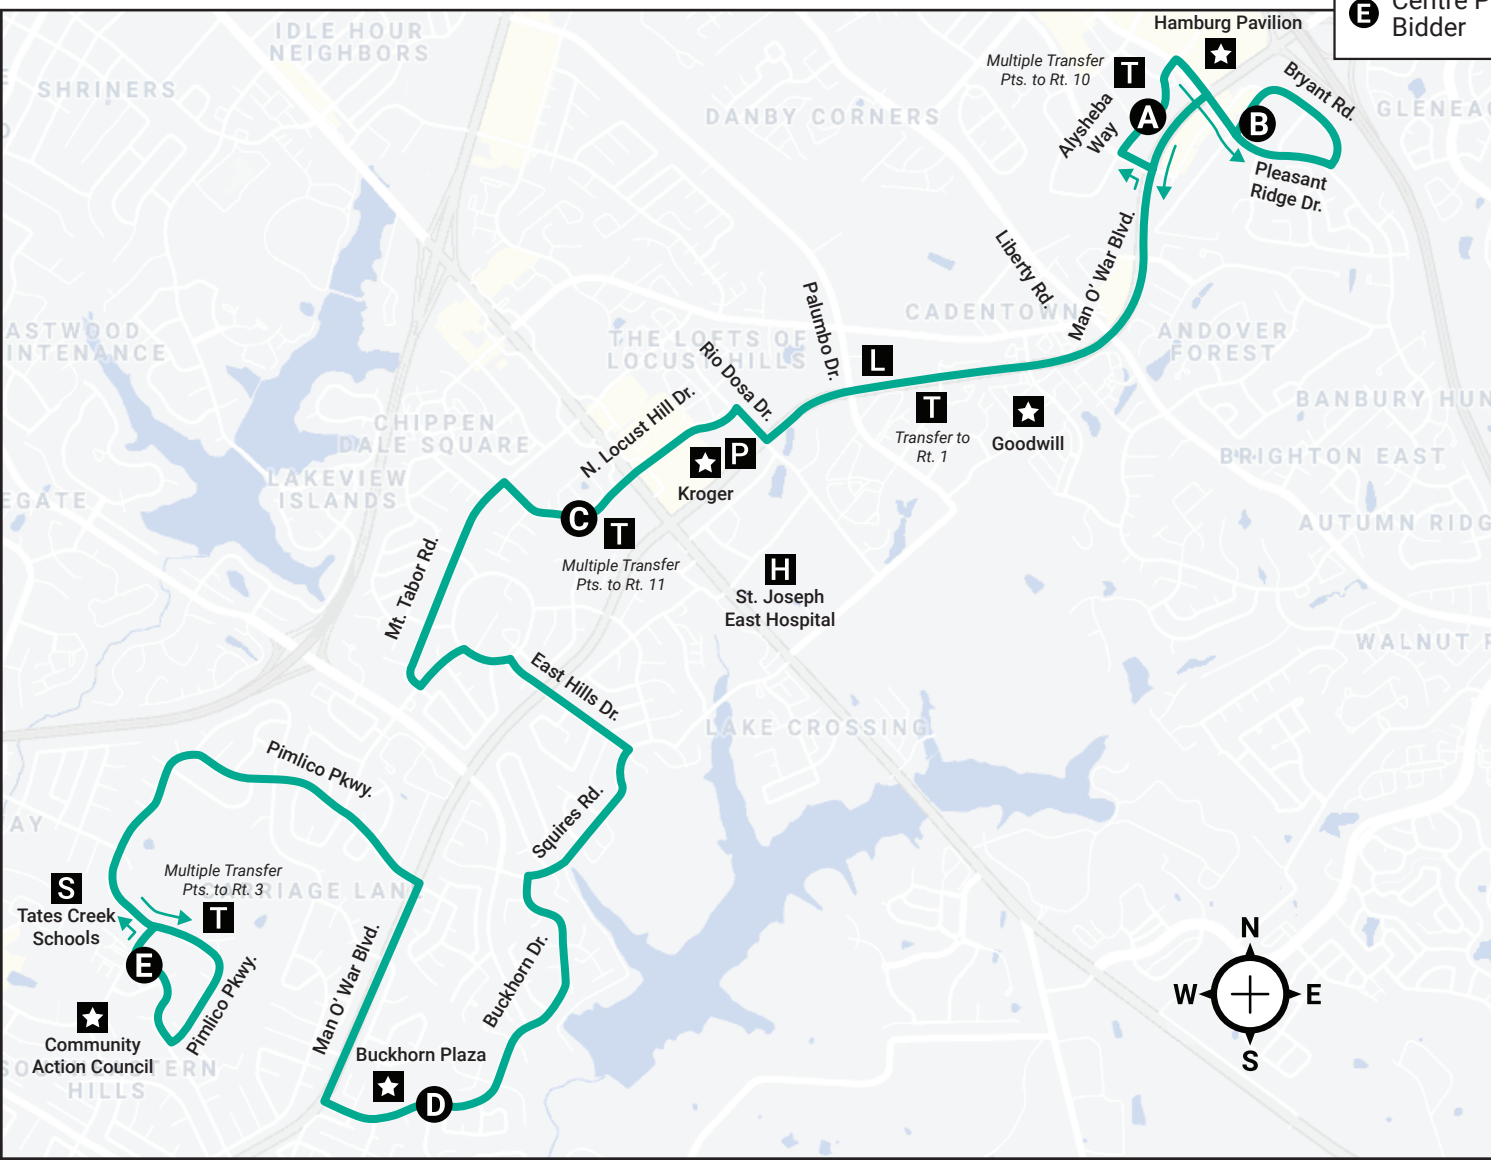

Saturday Schedule

OUTBOUND					INBOUND			
A	B	C	D	E	E	D	C	A
Alysheba @ Meijer	Bryant @ Pleasant Ridge	Locust Hill @ Mist Lake Plaza	Buckhorn	Centre Parkway @ Bold Bidder	Centre Parkway @ Bold Bidder	Buckhorn	Locust Hill @ Mist Lake Plaza	Alysheba @ Meijer
6:50A	6:55A	7:05A	7:15A	7:23A	7:24A	7:33A	7:43A	7:55A
8:05A	8:10A	8:20A	8:30A	8:38A	8:39A	8:48A	8:58A	9:10A
9:20A	9:25A	9:35A	9:45A	9:53A	9:54A	10:03A	10:13A	10:25A
10:35A	10:40A	10:50A	11:00A	11:08A	11:09A	11:18A	11:28A	11:40A
11:50A	11:55A	12:05P	12:15P	12:23P	12:24P	12:33P	12:43P	12:55P
1:05P	1:10P	1:20P	1:30P	1:38P	1:39P	1:48P	1:58P	2:10P
2:20P	2:25P	2:35P	2:45P	2:53P	2:54P	3:03P	3:13P	3:25P
3:35P	3:40P	3:50P	4:00P	4:08P	4:09P	4:18P	4:28P	4:40P
4:50P	4:55P	5:05P	5:15P	5:23P	5:24P	5:33P	5:43P	5:55P
6:05P	6:10P	6:20P	6:30P	6:38P	6:39P	6:48P	6:58P	7:10P
7:20P	7:25P	7:35P	7:45P	7:53P	7:54P	8:03P	8:13P	8:25P

T Timepoints	H Hospital
A Alysheba @ Meijer	L Library
B Bryant @ Pleasant Ridge	S School
C Locust Hill @ Mist Lake Plaza	P Post Office
D Buckhorn	T Transfer Point
E Centre Parkway @ Bold Bidder	★ Point of Interest

Route 18 Serves the Loudoun Bus Stop

DAY	OUTBOUND	INBOUND
Monday - Friday	5:57 AM	9:15 PM
Saturday	6:32 AM	8:43 PM

Customers may board the bus in route to the end of the line.