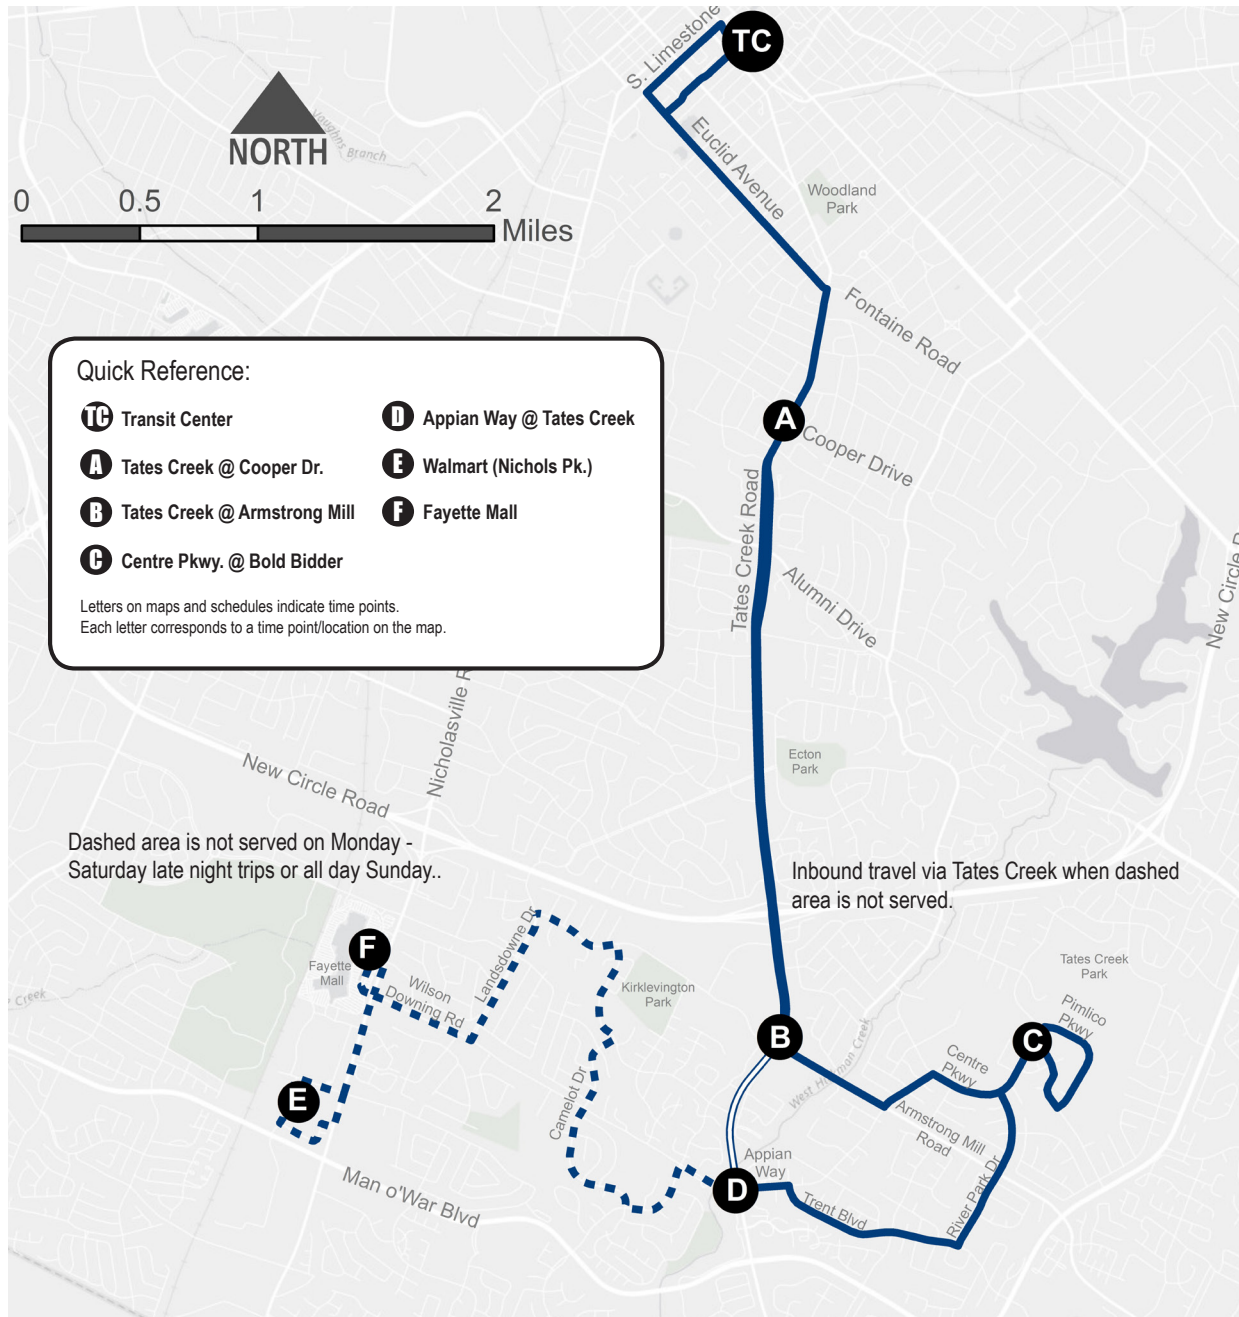

Class Pass:
$50 per semester or $75.00 per school year
Student I.D. required

30-DAY PASSES AVAILABLE AT KROGER STORES!

HOLIDAY SCHEDULES

Lextran operates on a Sunday schedule for the following holidays: New Year's Day, Memorial Day, 4th of July (extended hours), Labor Day, and Thanksgiving Day.

For additional holiday information, including Christmas Day service, please visit our website: www.lextran.com/route-maps/holiday-schedules

Rules of the Bus

1. To make bus travel comfortable and safe for everyone, please follow these rules for bus travel:
2. Smoking, eating, drinking, and pets in non-authorized carriers are prohibited. (other than service animals - any animal individually trained to work or perform tasks for an individual with a disability)
   - Talking with the driver while underway, or riding with the driver for visitation are not permitted.
   - Audio devices (except with headphones), vulgar language, and alcoholic beverages are prohibited.

Reglas del autobús

Para hacer este viaje de autobus mas cómodo siga por favor estas reglas por el recorrido del autobus.

- Por favor no fumar, comer, beber o animales en compañías no autorizadas (solo animals entrenados para individuo con una inhabilidad)
- Hablar con el conductor mientras que maneja o sentarse con el conductor no se permiten.
- Radios solo con audifonos, lenguaje vulgar y bebidas alcohólicas son prohibidas.

Tates Creek Road

Route 3

Effective December 17, 2017

POINTS OF INTEREST

- Walmart - Nichols Park
- Fayette Mall
- Lansdowne
- Gainesway Park
- Tates Creek Center
- Southern Elementary & Middle School
- Tates Creek Middle & High School