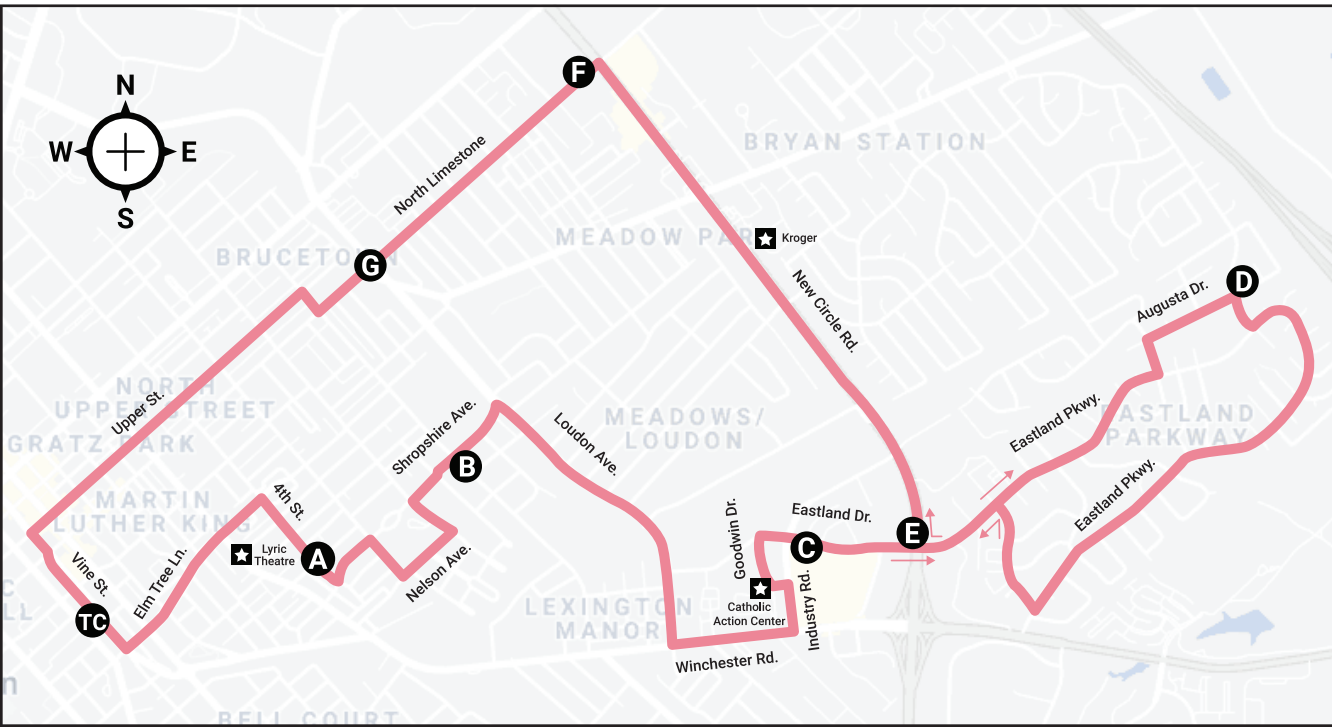

59

Monday - Saturday Night Schedule

OUTBOUND				
TC	A	B	C	D
Transit Center (Vine St.)	Race @ 4th	7th @ Shropshire	Eastland Shopping Center	Anniston @ Augusta
9:30P	9:36P	9:40P	9:47P	9:53P
10:30P	10:36P	10:40P	10:47P	10:53P
11:30P	11:36P	11:40P	11:47P	11:53P

LEGEND

Timepoints

TC Transit Center

A Race @ 4th

B 7th @ Shropshire

C Eastland Shopping Center

D Anniston @ Augusta

E Eastland Parkway @ New Circle

F Limestone @ New Circle

G Limestone @ Loudon

Points of Interest

H Hospital

L Library

S School

P Post Office

T Transfer Point

★ Point of Interest

Route 59 Serves the Loudon Bus Stop

DAY	INBOUND
Monday - Saturday	12:30 AM

Customers may board the bus in route to the end of the line.