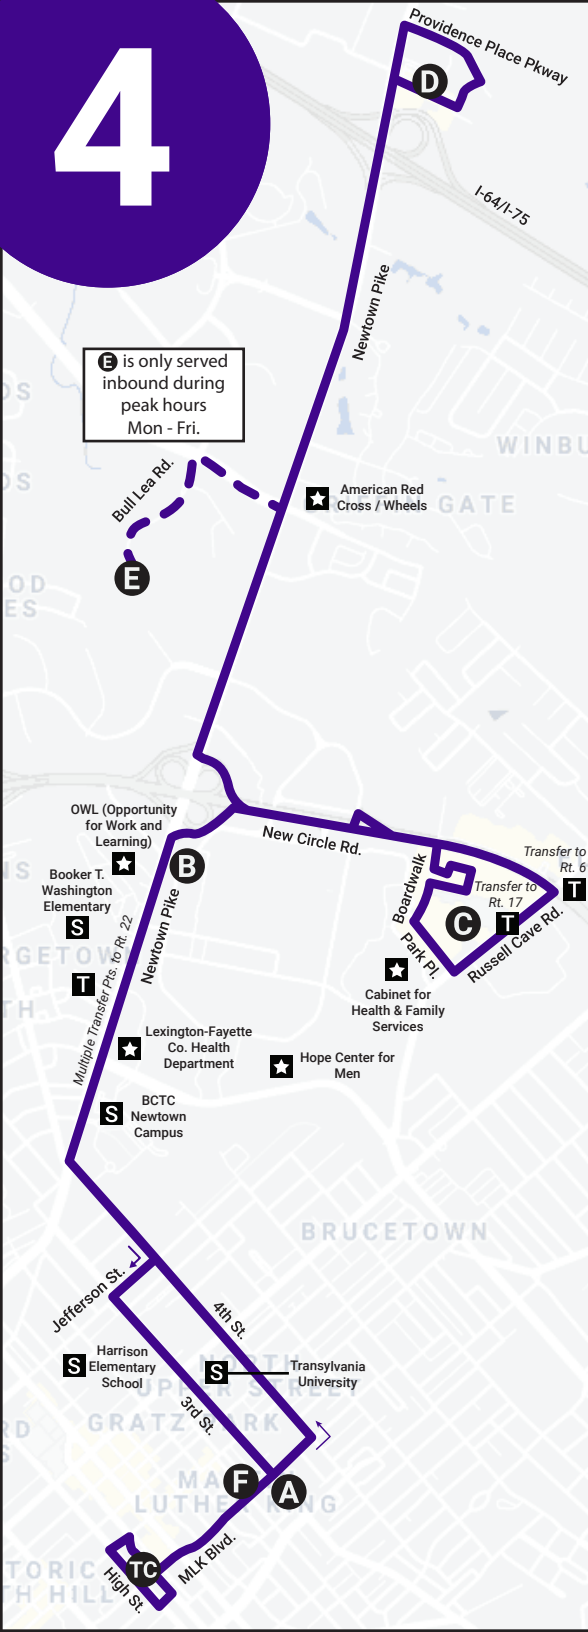

4

E is only served inbound during peak hours Mon - Fri.

Saturday Schedule

OUTBOUND				
TC	A	B	C	D
Transit Center (Vine St.)	MLK @ 3rd	Lexmark	Walmart North Park	Stanton Way
--	--	--	--	--
6:20A	6:23A	6:31A	6:36A	6:46A
7:35A	7:38A	7:46A	7:51A	8:01A
8:45A	8:48A	8:56A	9:01A	9:11A
9:55A	9:58A	10:06A	10:11A	10:21A
11:05A	11:08A	11:16A	11:21A	11:31A
12:15P	12:18P	12:26P	12:31P	12:41P
1:25P	1:28P	1:36P	1:41P	1:54P
2:35P	2:38P	2:46P	2:51P	3:04P
3:45P	3:48P	3:58P	4:03P	4:16P
4:55P	4:58P	5:08P	5:13P	5:26P
6:05P	6:08P	6:18P	6:23P	6:36P
7:15P	7:18P	7:28P	7:33P	7:43P
8:25P	8:28P	8:38P	8:43P	8:53P
9:30P	9:33P	9:41P	9:46P	9:56P
10:30P	10:33P	10:41P	10:46P	10:56P
11:30P	11:33P	11:41P	11:46P	11:56P

Sunday Schedule

OUTBOUND				
TC	A	B	C	D
Transit Center (Vine St.)	MLK @ 3rd	Lexmark	Walmart North Park	Stanton Way
--	--	--	--	--
6:20A	6:23A	6:31A	6:34A	6:44A
7:45A	7:48A	7:56A	7:59A	8:09A
8:55A	8:58A	9:06A	9:09A	9:19A
10:05A	10:08A	10:16A	10:19A	10:29A
11:15A	11:18A	11:26A	11:29A	11:39A
12:25P	12:28P	12:36P	12:39P	12:49P
1:35P	1:38P	1:46P	1:49P	1:59P
2:45P	2:48P	2:56P	2:59P	3:09P
3:55P	3:58P	4:06P	4:09P	4:19P
5:05P	5:08P	5:15P	5:18P	5:28P
6:15P	6:18P	6:25P	6:28P	6:38P
7:25P	7:28P	7:35P	7:38P	7:48P
8:30P	8:33P	8:40P	8:43P	8:53P

LEGEND

Timepoints

- TC** Transit Center
- A** MLK @ 3rd
- B** Lexmark
- C** Walmart North Park
- D** Stanton Way
- E** Eastern State Hospital
- F** MLK @ Constitution

Points of Interest

- H** Hospital
- L** Library
- S** School
- P** Post Office
- T** Transfer Point
- ★** Point of Interest