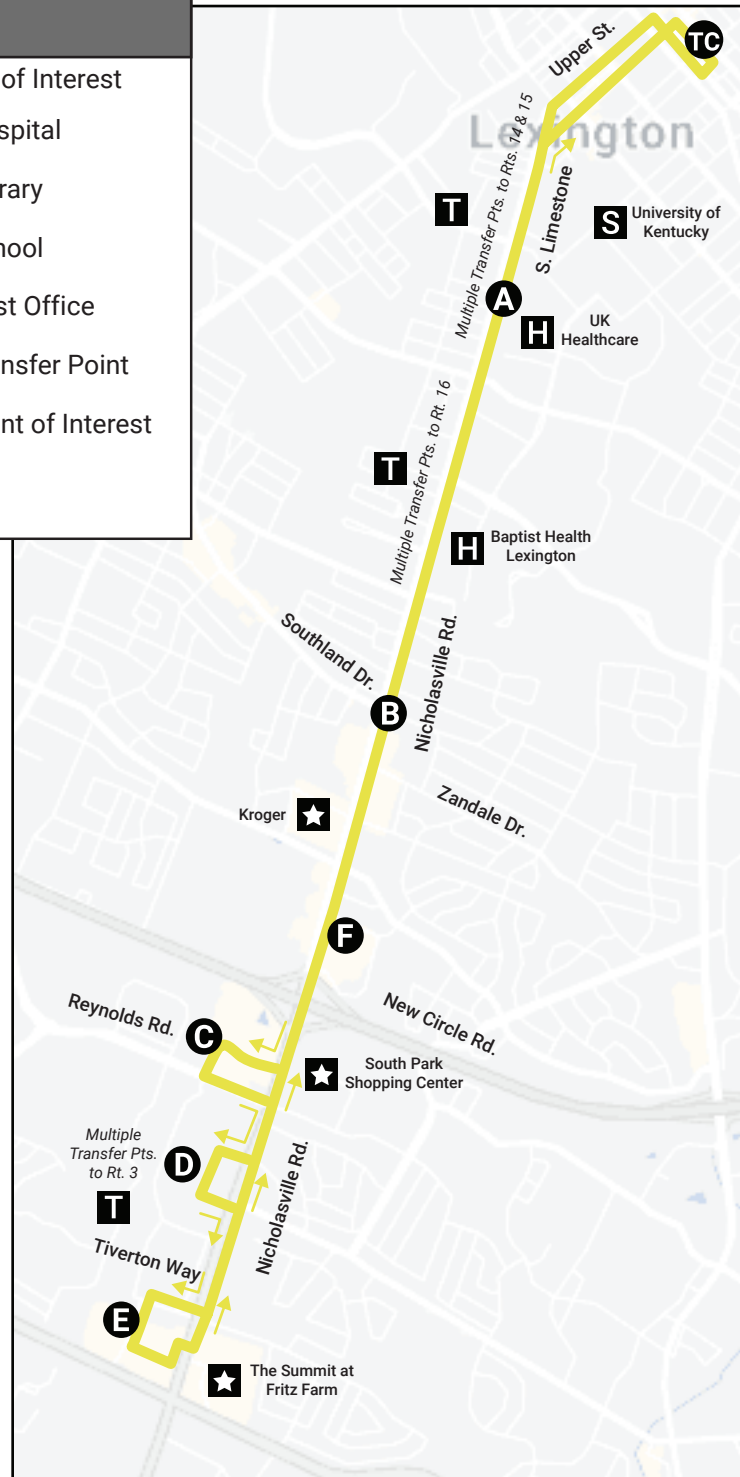

### LEGEND

| Timepoints                         | Points of Interest         |
|------------------------------------|----------------------------|
| <b>TC</b> Transit Center           | <b>H</b> Hospital          |
| <b>A</b> Kentucky Clinic           | <b>L</b> Library           |
| <b>B</b> Nicholasville @ Southland | <b>S</b> School            |
| <b>C</b> Target @ Reynolds         | <b>P</b> Post Office       |
| <b>D</b> Fayette Mall              | <b>T</b> Transfer Point    |
| <b>E</b> Walmart @ Nichols Park    | <b>★</b> Point of Interest |
| <b>F</b> Nicholasville @ Larkin    |                            |