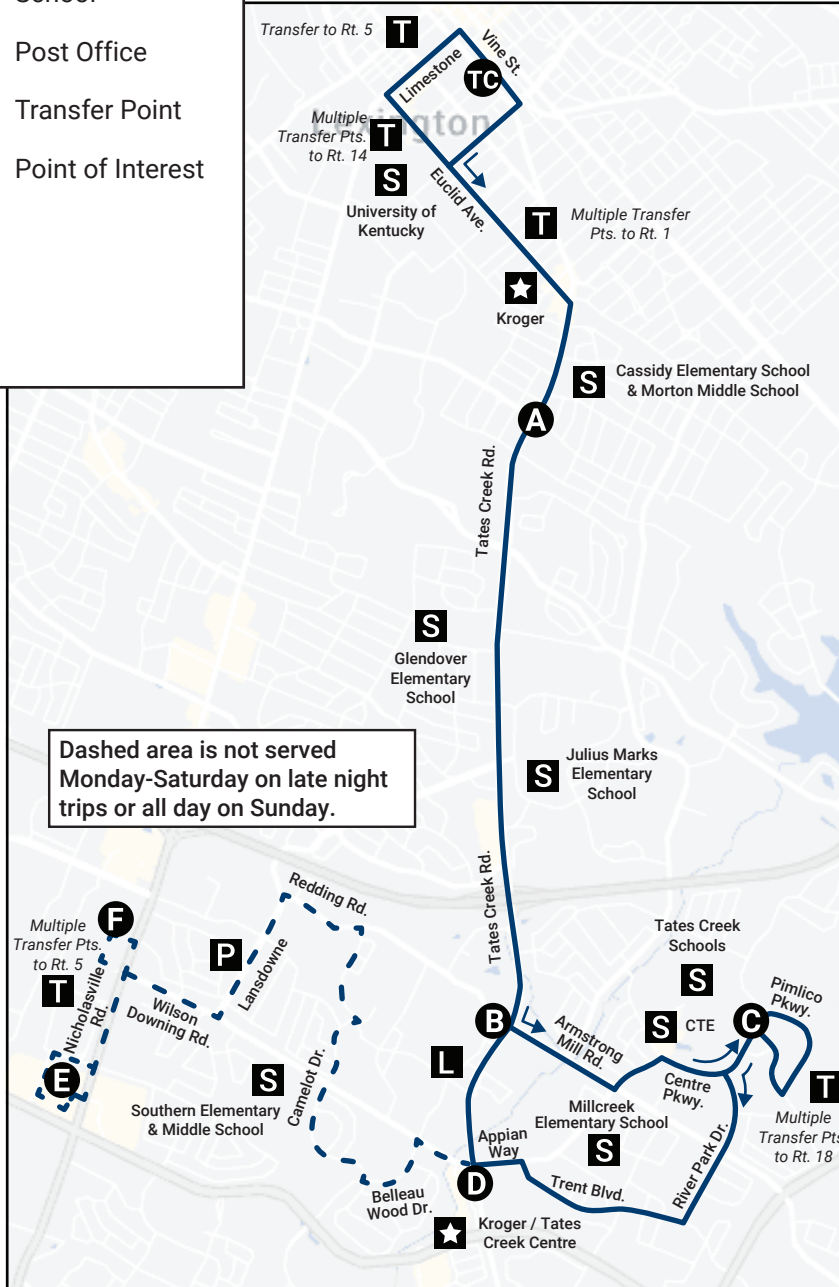

# Tates Creek Road

## LEGEND

- |                                       |                            |
|---------------------------------------|----------------------------|
| <b>TC</b> Transit Center              | <b>H</b> Hospital          |
| <b>A</b> Bates Creek @ Cooper         | <b>L</b> Library           |
| <b>B</b> Bates Creek @ Armstrong Mill | <b>S</b> School            |
| <b>C</b> Centre Parkway @ Bold Bidder | <b>P</b> Post Office       |
| <b>D</b> Bates Creek @ Appian Way     | <b>T</b> Transfer Point    |
| <b>E</b> Walmart @ Nichols Park       | <b>★</b> Point of Interest |
| <b>F</b> Fayette Mall                 |                            |

All Sunday trips operate regular route to Appian Way at Tates Creek Road, then turn right on Tates Creek Road back to the Transit Center. There is no service via Rt. 3 to Nichols Park Walmart or Fayette Mall on Sunday.

Route 3 Serves the Loudon Bus Stop		
DAY	OUTBOUND	INBOUND
Monday - Friday	5:00 AM	2:19 PM
	6:00 AM	6:32 PM
	6:25 AM	7:00 PM
	6:35 AM	10:30 PM
Saturday - Sunday	1:50 PM	12:30 AM
	4:56 AM	8:05 PM
	5:56 AM	12:30 AM
Customers may board the bus in route to the end of the line.		